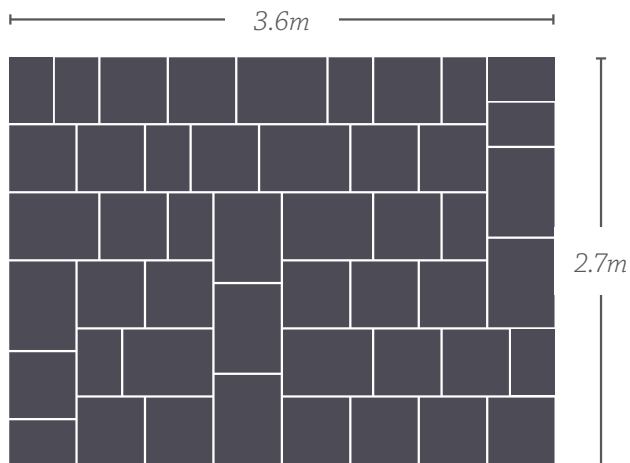

ASHBOURNE™

1x 9.72m² patio pack
(Approx size: 3600 x 2700mm)

KIT CONSISTS OF:

- 12 = 600 x 450mm
- 24 = 450 x 450mm
- 12 = 300 x 450mm

One patio pack feature kit laying instructions

Two patio pack feature kit laying instructions

ASHBOURNE™

Four patio pack feature kit laying instructions