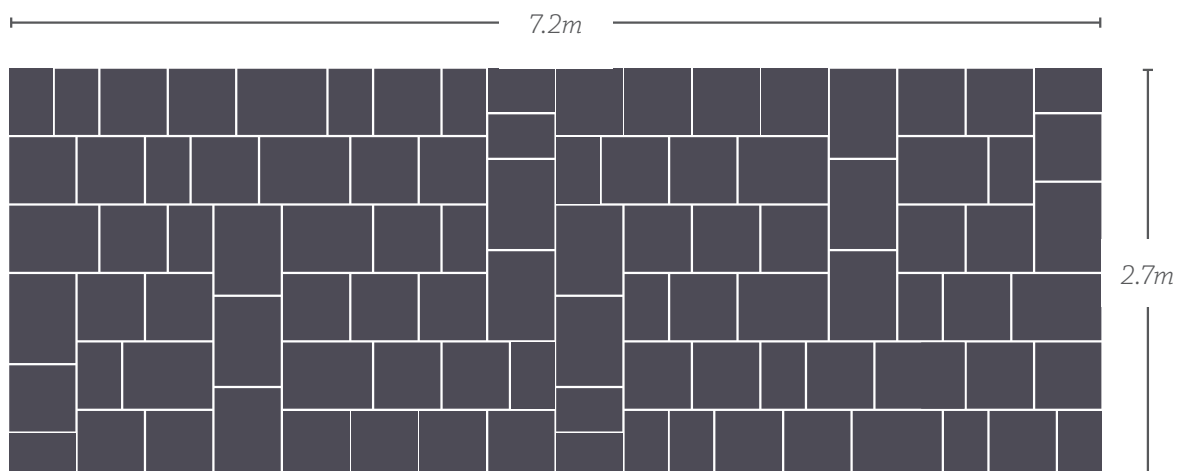

ASHBOURNE™

1x 9.72m² patio pack
(Approx size: 3600 x 2700mm)

KIT CONSISTS OF:

- 12 = 600 x 450mm
- 24 = 450 x 450mm
- 12 = 300 x 450mm

One patio pack feature kit laying instructions

Two patio pack feature kit laying instructions

ASHBOURNE™

Four patio pack feature kit laying instructions