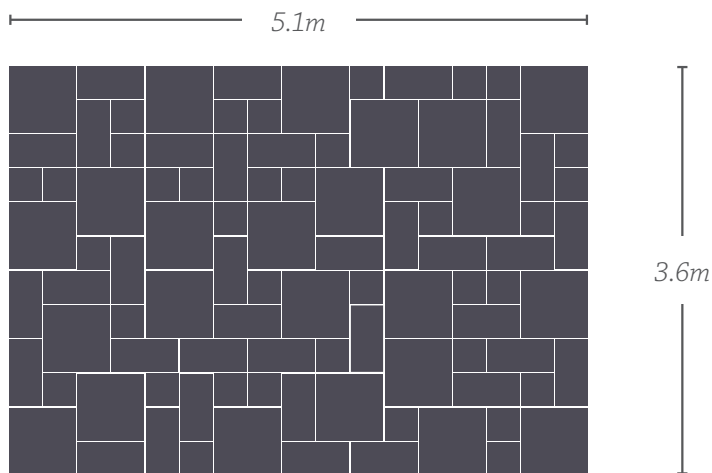

ASPERO®

1x 18.36m² patio pack
(Approx size: 5100 x 3600mm)

KIT CONSISTS OF:

- 24 = 595 x 595mm
- 36 = 595 x 295mm
- 36 = 295 x 295mm

One patio pack feature kit laying instructions