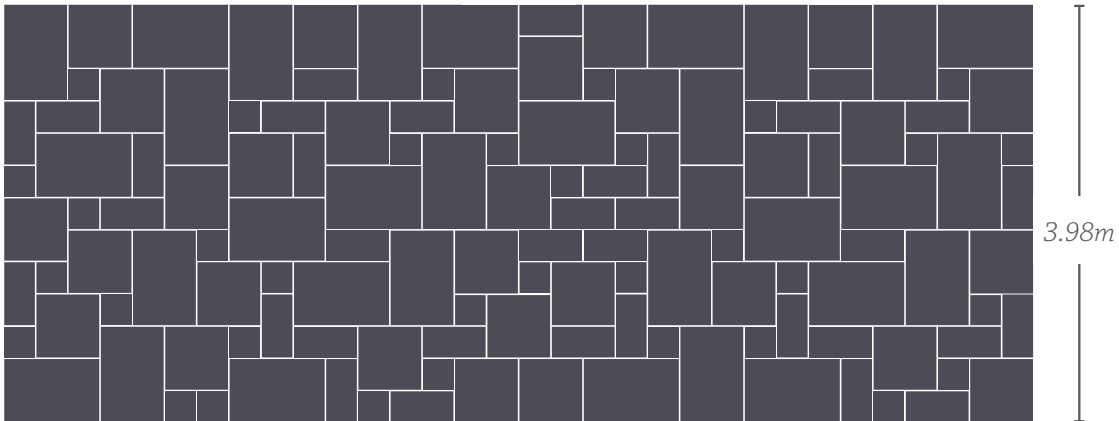

Two patio pack feature kit laying instructions

9.81m