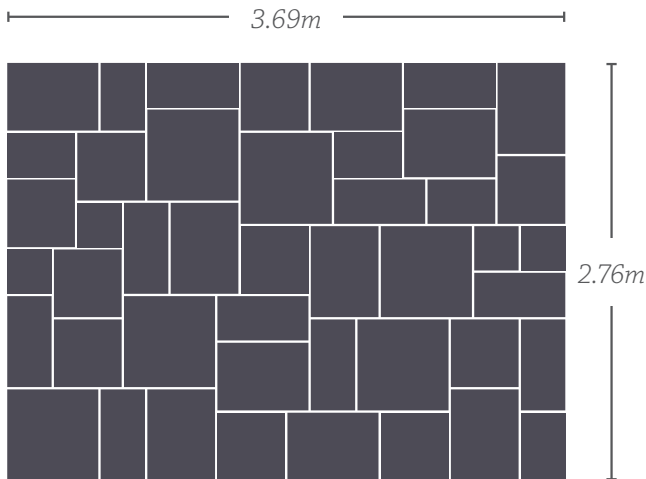

HONEYMEDE LIMESTONE

1x 10.2m² patio pack
(Approx size: 2800 x 2300mm)

KIT CONSISTS OF:

- 06 = 600 x 600mm
- 10 = 600 x 450mm
- 10 = 600 x 300mm
- 10 = 450 x 450mm
- 05 = 450 x 300mm
- 04 = 300 x 300mm

600 x 600mm

600 x 450mm

600 x 300mm

450 x 450mm

450 x 300mm

300 x 300mm

One patio pack feature kit laying instructions

Two patio pack feature kit laying instructions

HONEYMEDE LIMESTONE