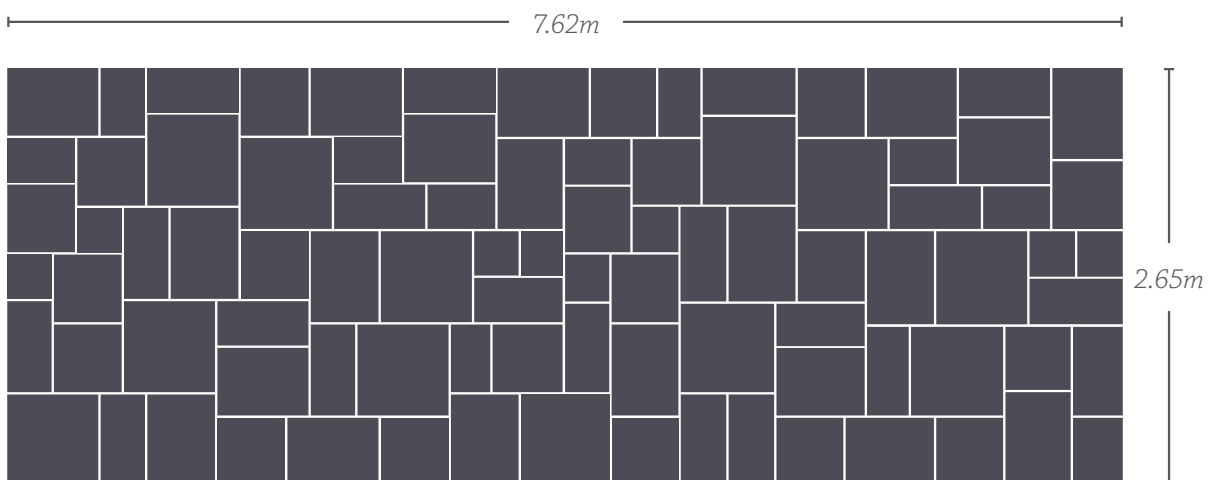

HONEYMEDE LIMESTONE

1x 10.2m² patio pack
(Approx size: 2800 x 2300mm)

KIT CONSISTS OF:

- 06 = 600 x 600mm
- 10 = 600 x 450mm
- 10 = 600 x 300mm
- 10 = 450 x 450mm
- 05 = 450 x 300mm
- 04 = 300 x 300mm

600 x 600mm

600 x 450mm

600 x 300mm

450 x 450mm

450 x 300mm

300 x 300mm

One patio pack feature kit laying instructions

Two patio pack feature kit laying instructions

HONEYMEDE LIMESTONE

Four patio pack feature kit laying instructions