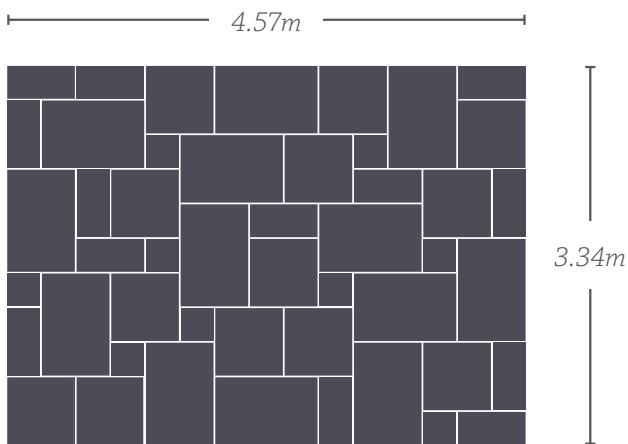

NATURAL LIMESTONE

1x 15.3m² patio pack

(Approx size: 4570 x 3340mm)

KIT CONSISTS OF:

- 13 = 900 x 600mm
- 13 = 600 x 600mm
- 13 = 600 x 300mm
- 09 = 300 x 300mm

One patio pack feature kit laying instructions

Two patio pack feature kit laying instructions

NATURAL LIMESTONE

Four patio pack feature kit laying instructions