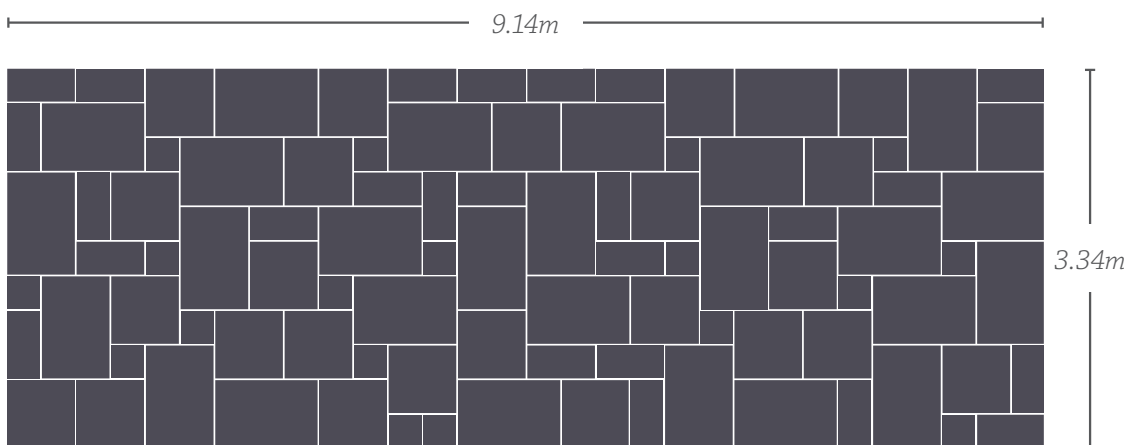

NATURAL LIMESTONE

1x 15.3m² patio pack

(Approx size: 4570 x 3340mm)

KIT CONSISTS OF:

- 13 = 900 x 600mm
- 13 = 600 x 600mm
- 13 = 600 x 300mm
- 09 = 300 x 300mm

One patio pack feature kit laying instructions

Two patio pack feature kit laying instructions

NATURAL LIMESTONE

Four patio pack feature kit laying instructions