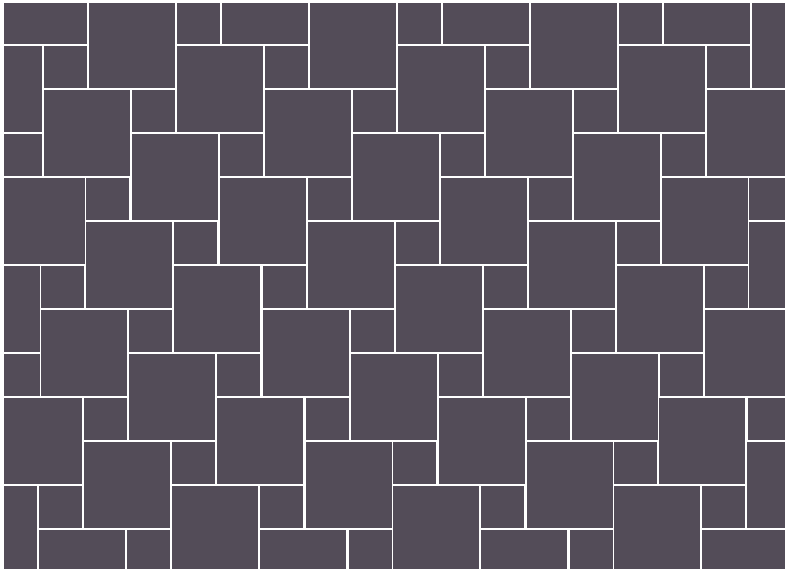

NATURAL SANDSTONE

900 x 600mm

600 x 600mm

600 x 300mm

300 x 300mm

Dutch laying pattern

Please note the 600x300 size is only used to achieve straight lines at the edge of the patio and this pattern does not use the 900 x 600 size.

NATURAL SANDSTONE

Tudor laying pattern

Please note that this pattern does not use the 900 x 600 size.

600mm gauge broken bond laying pattern

Please note that this pattern does not use the 300 x 300 size.