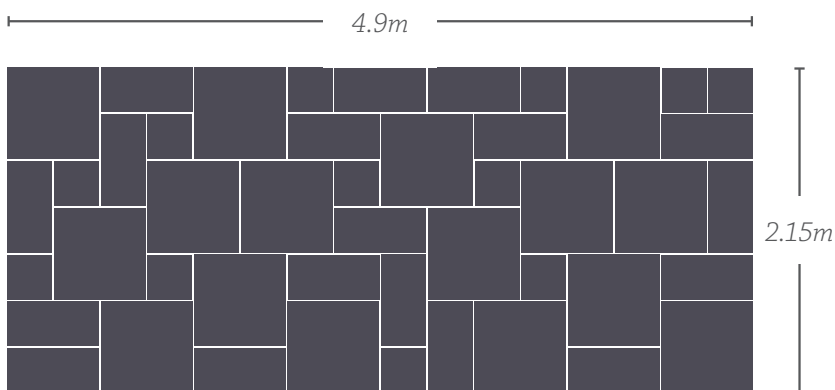

OLD RIVEN

1x 5.25m² patio pack
(Approx size: 2450 x 2150mm)

KIT CONSISTS OF:

- 08 = 600 x 600mm
- 09 = 600 x 300mm
- 06 = 300 x 300mm

One patio pack feature kit laying instructions

Two patio pack feature kit laying instructions

OLD RIVEN

Four patio pack feature kit laying instructions