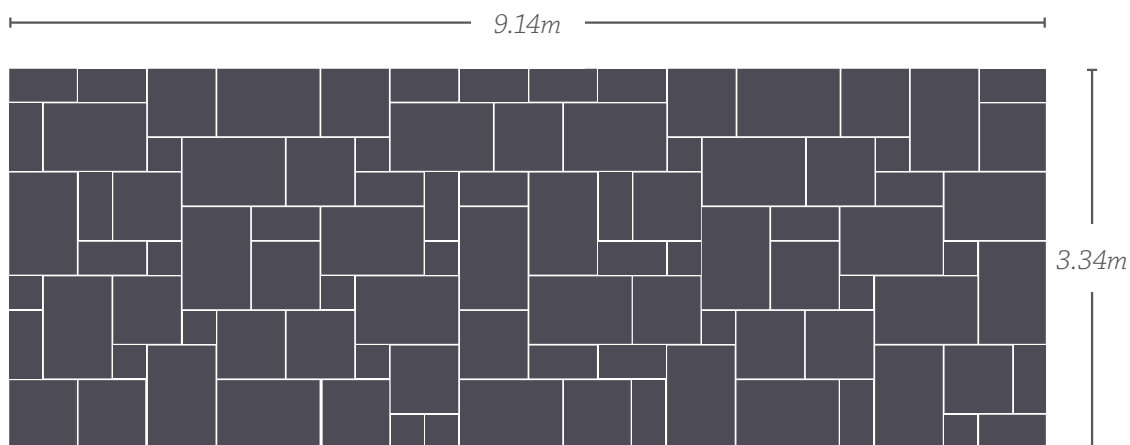

SMOOTH NATURAL SANDSTONE

1x 15.3m² patio pack

(Approx size: 4570 x 3340mm)

KIT CONSISTS OF:

- 13 = 900 x 600mm
- 13 = 600 x 600mm
- 13 = 600 x 300mm
- 09 = 300 x 300mm

One patio pack feature kit laying instructions

Two patio pack feature kit laying instructions

SMOOTH NATURAL SANDSTONE

Four patio pack feature kit laying instructions