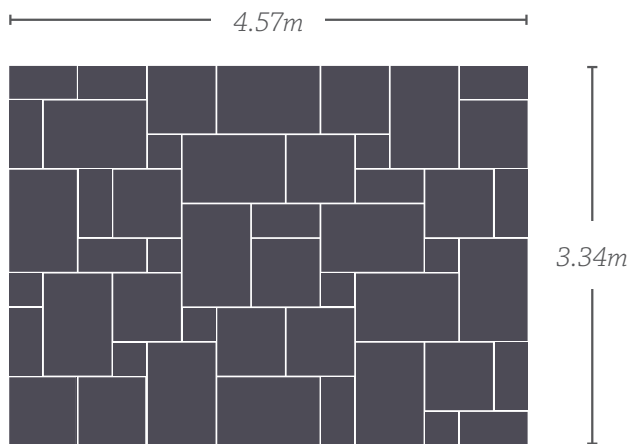

SMOOTH NATURAL SANDSTONE

1x 15.3m² patio pack

(Approx size: 4570 x 3340mm)

KIT CONSISTS OF:

- 13 = 900 x 600mm
- 13 = 600 x 600mm
- 13 = 600 x 300mm
- 09 = 300 x 300mm

One patio pack feature kit laying instructions